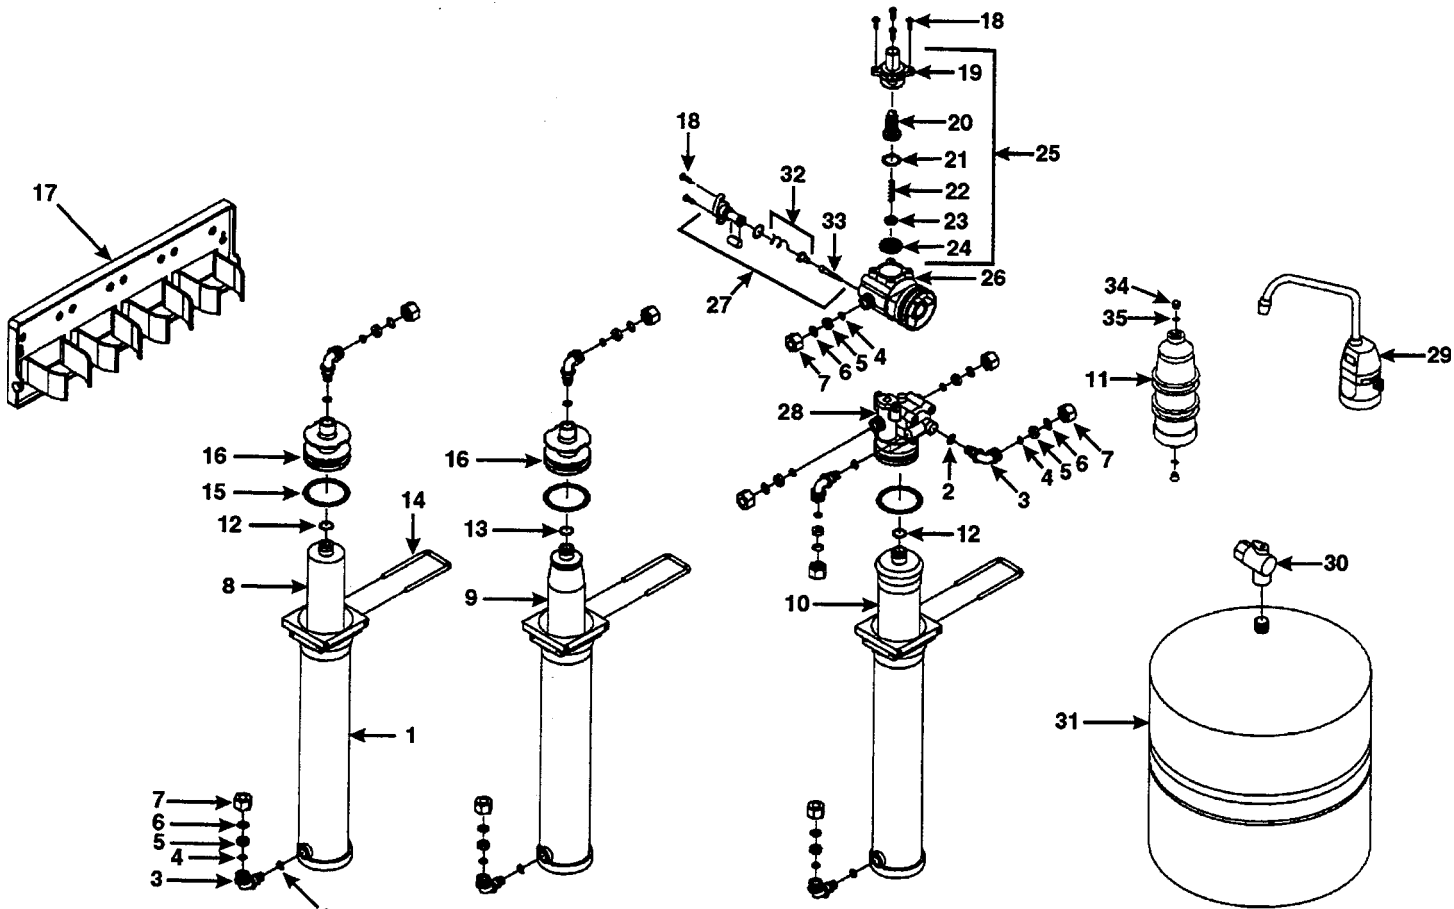

**AQUA-CLEER®/GOOD WATER MACHINE™
DRINKING WATER SYSTEM
PARTS LIST
H-82/H-52 MODELS FROM 1984
H-83/H-53 MODELS FROM 1989
H-30 MODELS FROM 1997**

Table of Contents

	Page
Exploded View	2
Parts List	3
Exploded View & Parts List.....	4

H-30 / H-83 / H-53 / H-82 / H-52 Exploded View