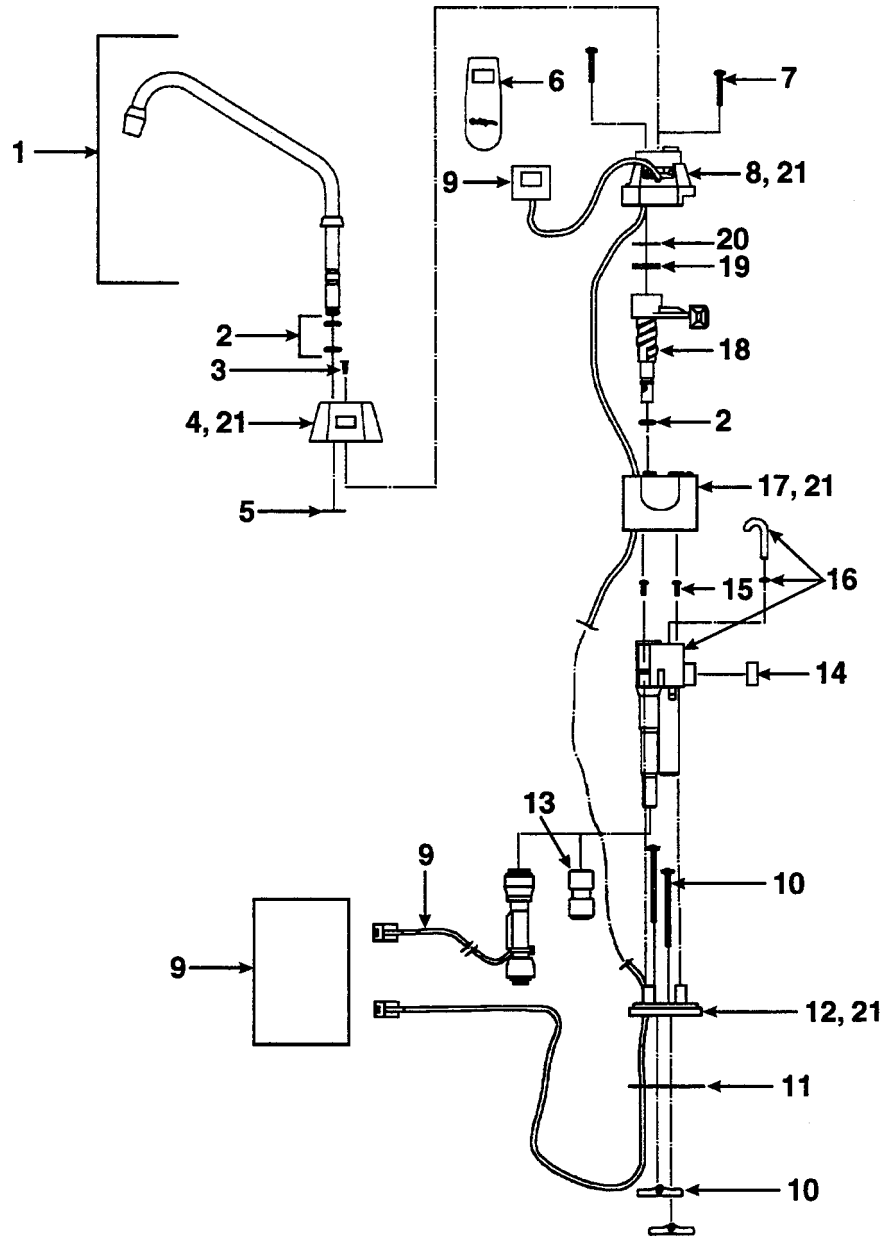

MP denotes a multi-pack quantity

*Not Illustrated

† RO module fits all H-5LSP, H-52 and H-53 series systems

‡ RO module fits H-8SP, H-82, H-83 and H-30 series systems

†† RO module fits H-82, H-83 and H-30 series systems

Faucet Exploded View

Item	Part No.	Description	Qty.	Item	Part No.	Description	Qty.
	01-0004-42	Faucet w/o Monitor/Chrome	1	15	00-3183-91	Screw, Round Head, #6-32 X 3/8"	2
	01-0022-53	Faucet w/o Monitor/White	1	16	00-4038-61	Inner Body Assembly	1
1	00-4038-62	Spout, Chrome	1	17	00-4033-74	Outer Body, Chrome	1
	01-0022-48	Spout, White	1	18	00-4033-81	Stem Assembly	1
2	P0-4451-07	O-Ring / MP25	3	19	00-4033-96	Stem Seal Ring	1
3	00-4038-17	Flat Head Screw, #4-40 X 3/8"	1	20	00-4037-89	Stem Seal Back-up Ring	1
4	00-4033-72	Cap, Chrome	1	21	01-0064-22	Faucet Body Parts Kit, White	1
5	P1-0030-55	Ring, Retaining / MP25	1	*	01-0026-38	Display, Monitor/Dummy	1
6	00-4033-80	Decal, Black w/Cutout	1	*	01-0010-52	Display, Monitor/Replacement, LCD	1
	00-4037-26	Decal, Black w/o Cutout	1	*	01-0039-46	Display, Monitor/Replacement, LED	1
	00-4033-70	Decal, White w/Cutout	1	*	00-4033-75	Installation Tool	1
	00-4033-73	Decal, White w/o Cutout	1	*	00-4037-30	Tubing, Drain, 46" ID/Foot	AR
7	00-3184-89	Screw, Round Head, #6-31 X 7/8"	2	*	00-4021-84	Tubing, Blue PE, 1/4" OD/Foot	AR
8	01-0030-56	Body, Top Inner, Chrome	1	*	00-4715-07	Silicone Lubricant, Food Grade	1
9	01-0039-45	Aqua-Clear [®] Sentry [™] Monitor (Opt. Access.)	1	*	00-3323-37	Saddle Clamp, 1/2" NPT, Brass	1
	01-0039-47	Monitor Flow Switch	1	*	00-4038-18	Fitting, Barbed, 1/2" Tube X 1/2" NPT	1
10	00-4037-27	Toggle Bolt, #6-32 X 2"	2	*	01-0002-73	Fitting, Barbed, 1/2" Tube X 1/2" OD	1
11	01-0022-40	Gasket, Base	1	*	00-4454-29	Fitting, 1/2" NPTE X 1/2" Tube	1
12	00-4033-69	Base, Chrome	1	*	01-0003-29	Saddle Clamp Kit (Includes PN 00-4454-29, 01-0002-73 and 00-3323-37)	1
13	01-0012-69	Tubing Union, 3/8" X 1/4" OD	1				
14	01-0028-74	Gasket, Air Gap	1				